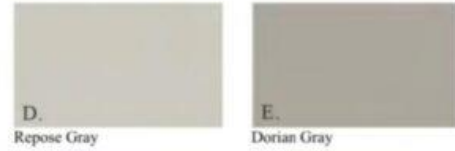

MADISON GREEN - PAINT COLOR SCHEME A

A
SCHEME
Boral
Series

DOUBLE BARREL ROOF TILE OPTIONS

SINGLE BARREL ROOF TILE OPTIONS

STEEL ROOF TILE BARREL VAULT OPTIONS

EXISTING ROOF OPTIONS
TUMBLEWEED, KIWI,
MANGO, WHITE SMOKE
#1, #2, #3, #4, #5

STEP 1

STEP 2

BODY COLOR
Snowbound

STEP 3

TRIM OPTIONS

TRIM OPTIONS
THAT MATCH ACCORDIAN SHUTTERS

FRONT DOOR & GARAGE MUST BE THE SAME

DA Turkish Coffee
DB Dovetale
DC Domino

Color samples shown are approximate; actual colors may vary.