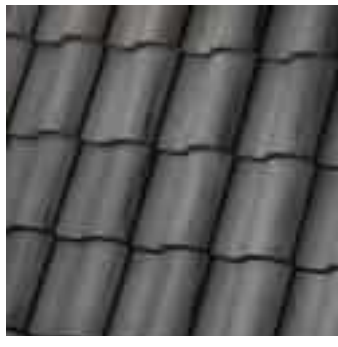

## **APPROVED ROOF COLORS & STYLES**

It is the goal of your Palma Vista Board to keep a unified look in our community, which not only enhances aesthetic appeal but also fosters a sense of cohesion and identity among residents. The architectural roof style plays a crucial role in achieving this goal, particularly in our traditional Spanish Mediterranean community. The distinct characteristics of Spanish Mediterranean architecture, such as red barrel tile roofs and stucco exteriors, create a harmonious visual language that evokes historical roots. These architectural elements give a sense of warmth, elegance, and timelessness, contributing to the unique charm of our neighborhood. Furthermore, the traditional roof style has historical significance, as it traces its origins to the Mediterranean region and embodies centuries of architectural tradition. By embracing and preserving this architectural style we enhance the value while building a cohesive and visually striking community for generations to come.

# APPROVED ROOF COLORS

**Gold Dust**

**Mandarin Sun**

**Sanborn Blend**

**Espresso Blend**

**Sierra Madre**

**Naples Blend**

**Citrus Clay**